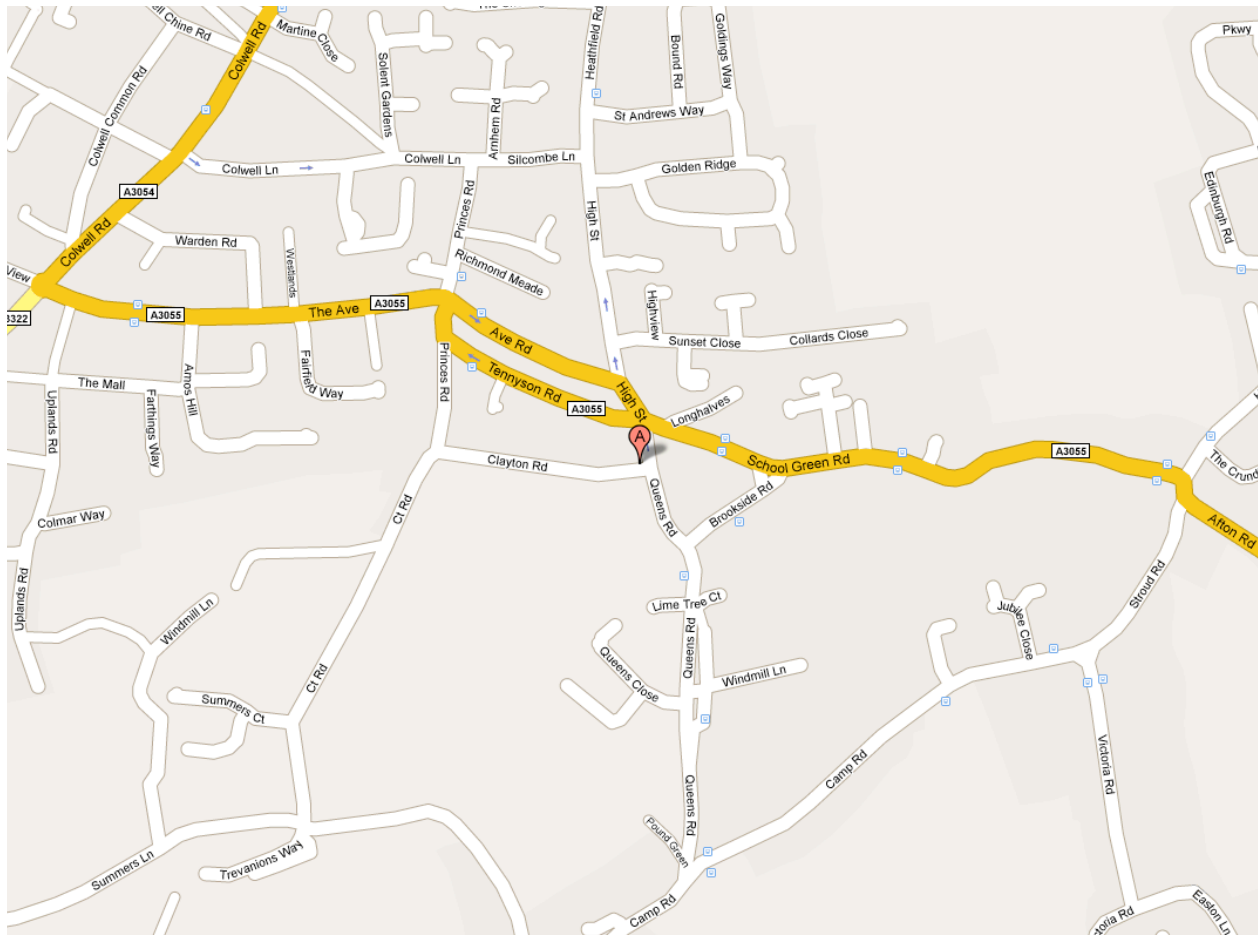

Directions to the Freshwater office

Clayton House, Queens Road, PO40 9EN T (01983) 752115

By car from Newport

Entering Freshwater from Newport on the A3065 (Afton Road) bear right and then left, following the signs to Freshwater Town Centre. After several hundred yards, you will see Freshwater Leisure Centre on your left. Just beyond this, the road forks. Take the left hand fork and then the second right into Queens Road. There is a free car park to the rear of the office (in Clayton Road).